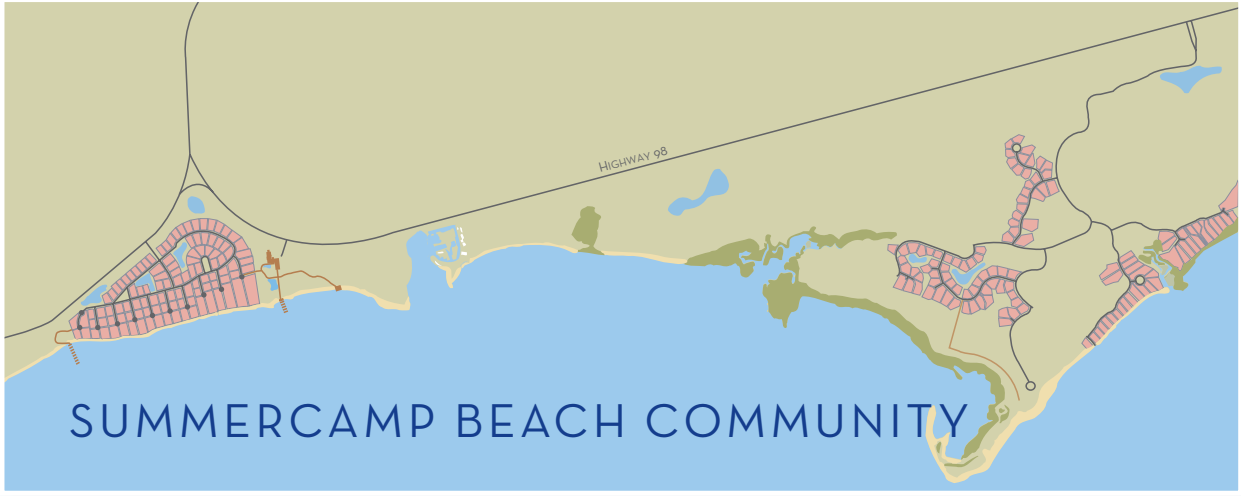

AVAILABLE HOMESITES

Highway 319
To Tallahassee
via Sopchoppy
46 Miles

Click for more information

THE NAUMANN Group
REAL ESTATE, INC.
Sales and Information Center

Highway 98
East

WEST SIDE

AVAILABLE HOMESITES

To Tallahassee via Panacea
46 Miles
→

HIGHWAY 98
West
←

Click for more information

Proposed SummerCamp Beach
Future Development

Turkey Point Beach

EAST SIDE